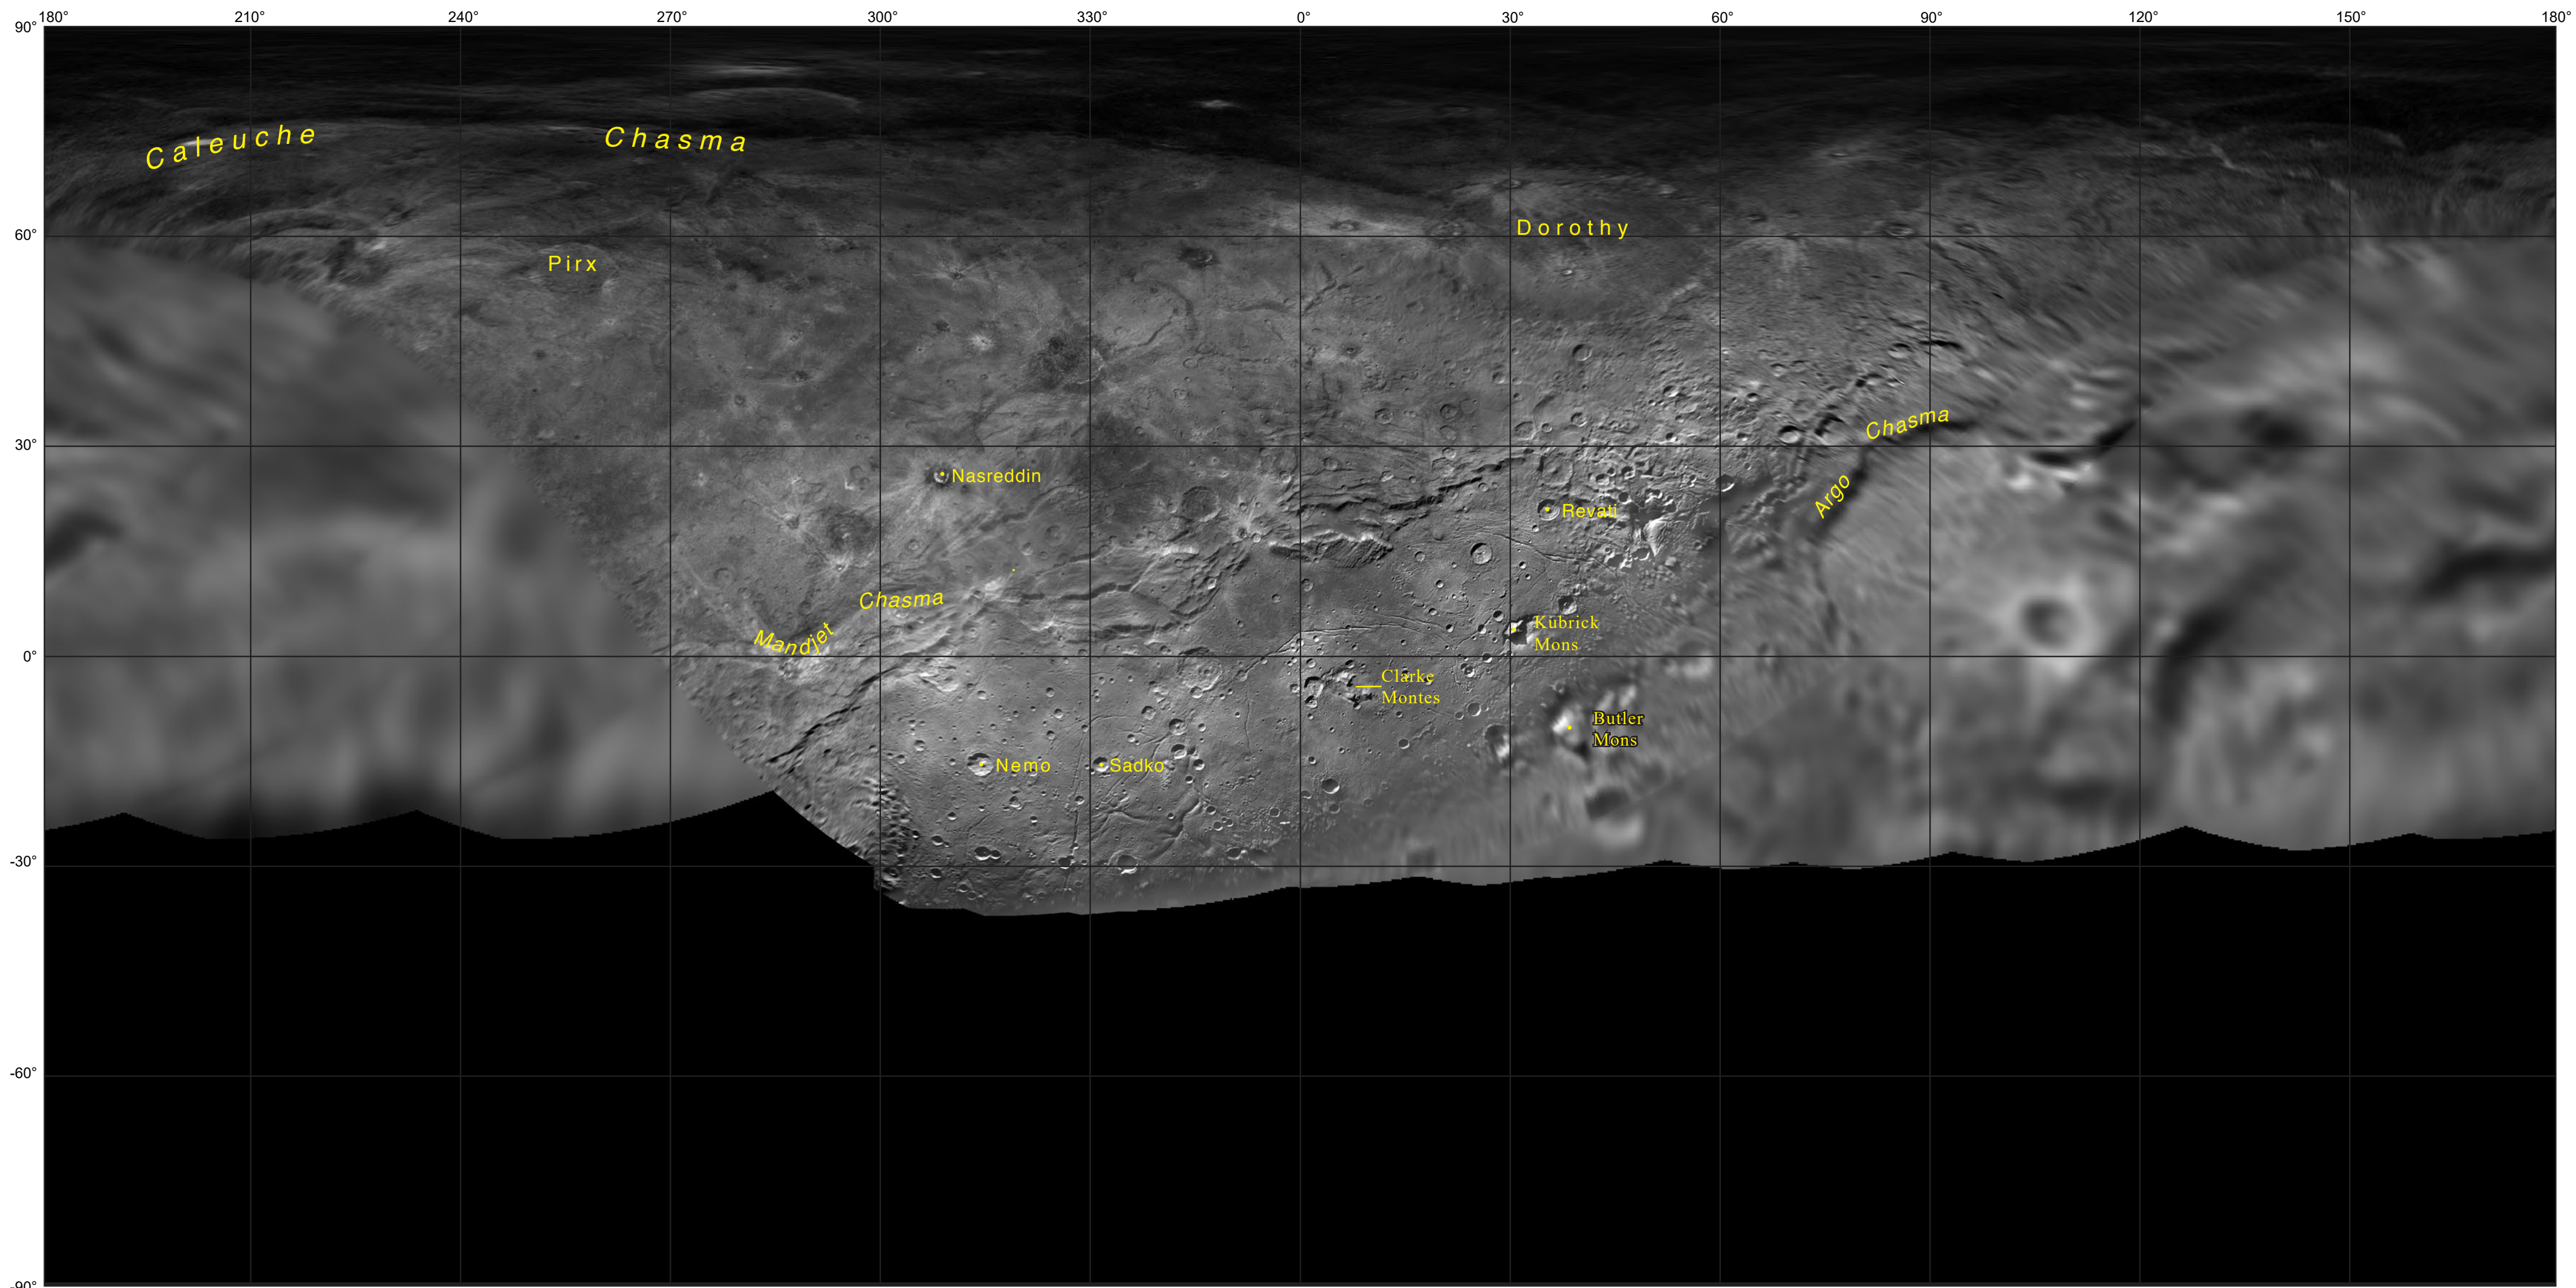

Charon Nomenclature

Projection: Simple Cylindrical
Longitude: Positive East

Basemap credit:
NASA/Johns Hopkins University Applied Physics Laboratory/
Southwest Research Institute
Date of Last Nomenclature Update: 04/11/2018