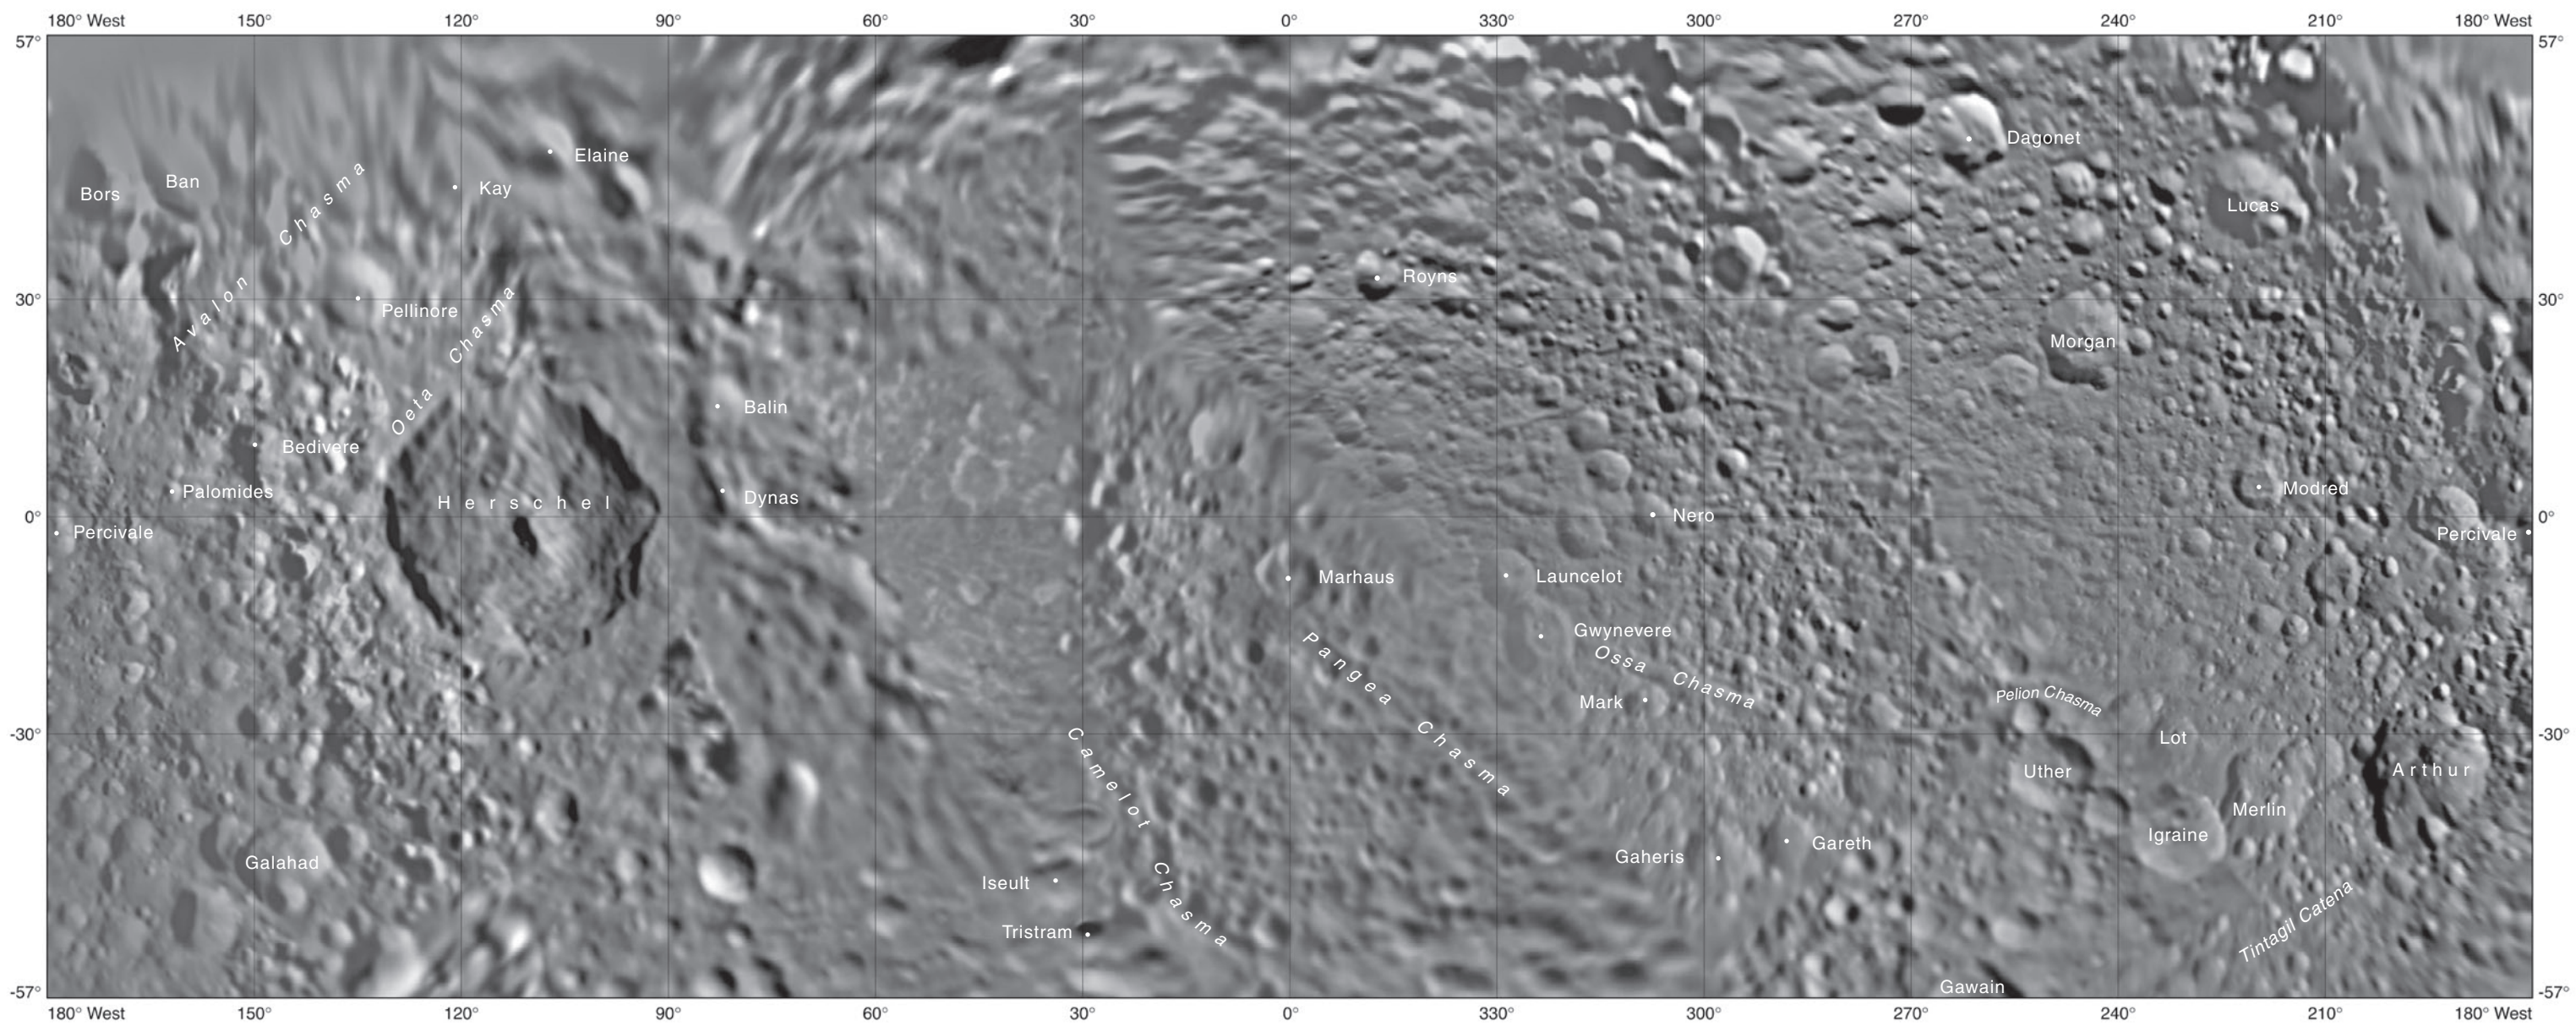

North Pole

South Pole

Mimas

Image mosaic provided by the Cassini Imaging Team.
For more information, see Th. Roatsch, M. Wählisch, A. Hoffmeister, E. Kersten, K.-D. Matz, F. Scholten, R. Wagner, T. Denk, G. Neukum, P. Helfenstein, and C. Porco, High-resolution Atlases of Mimas, Tethys, and Iapetus derived from Cassini-ISS Images, Planetary and Space Science, 2009.