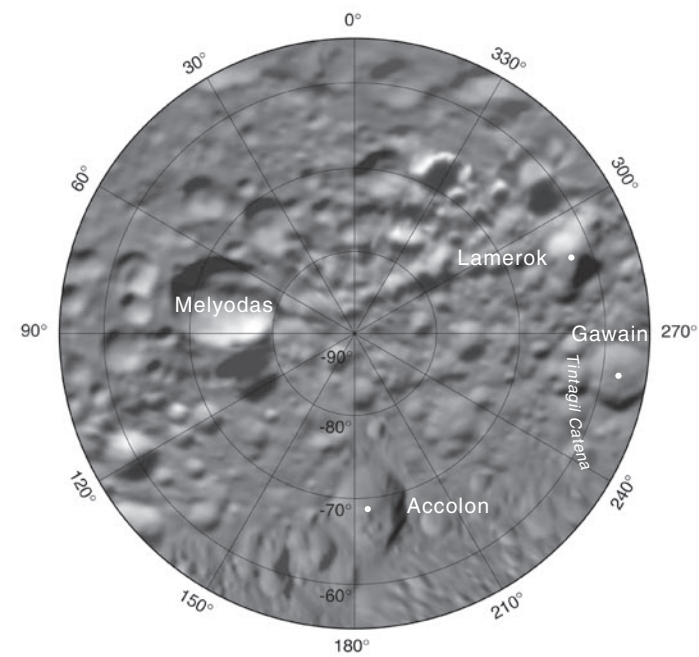

North Pole

South Pole

Mimas

Image mosaic provided by the Cassini Imaging Team.
For more information, see Th. Roatsch, M. Wählisch, A. Hoffmeister, E. Kersten, K.-D. Matz, F. Scholten, R. Wagner, T. Denk, G. Neukum, P. Helfenstein, and C. Porco, High-resolution Atlases of Mimas, Tethys, and Iapetus derived from Cassini-ISS Images, Planetary and Space Science, 2009.