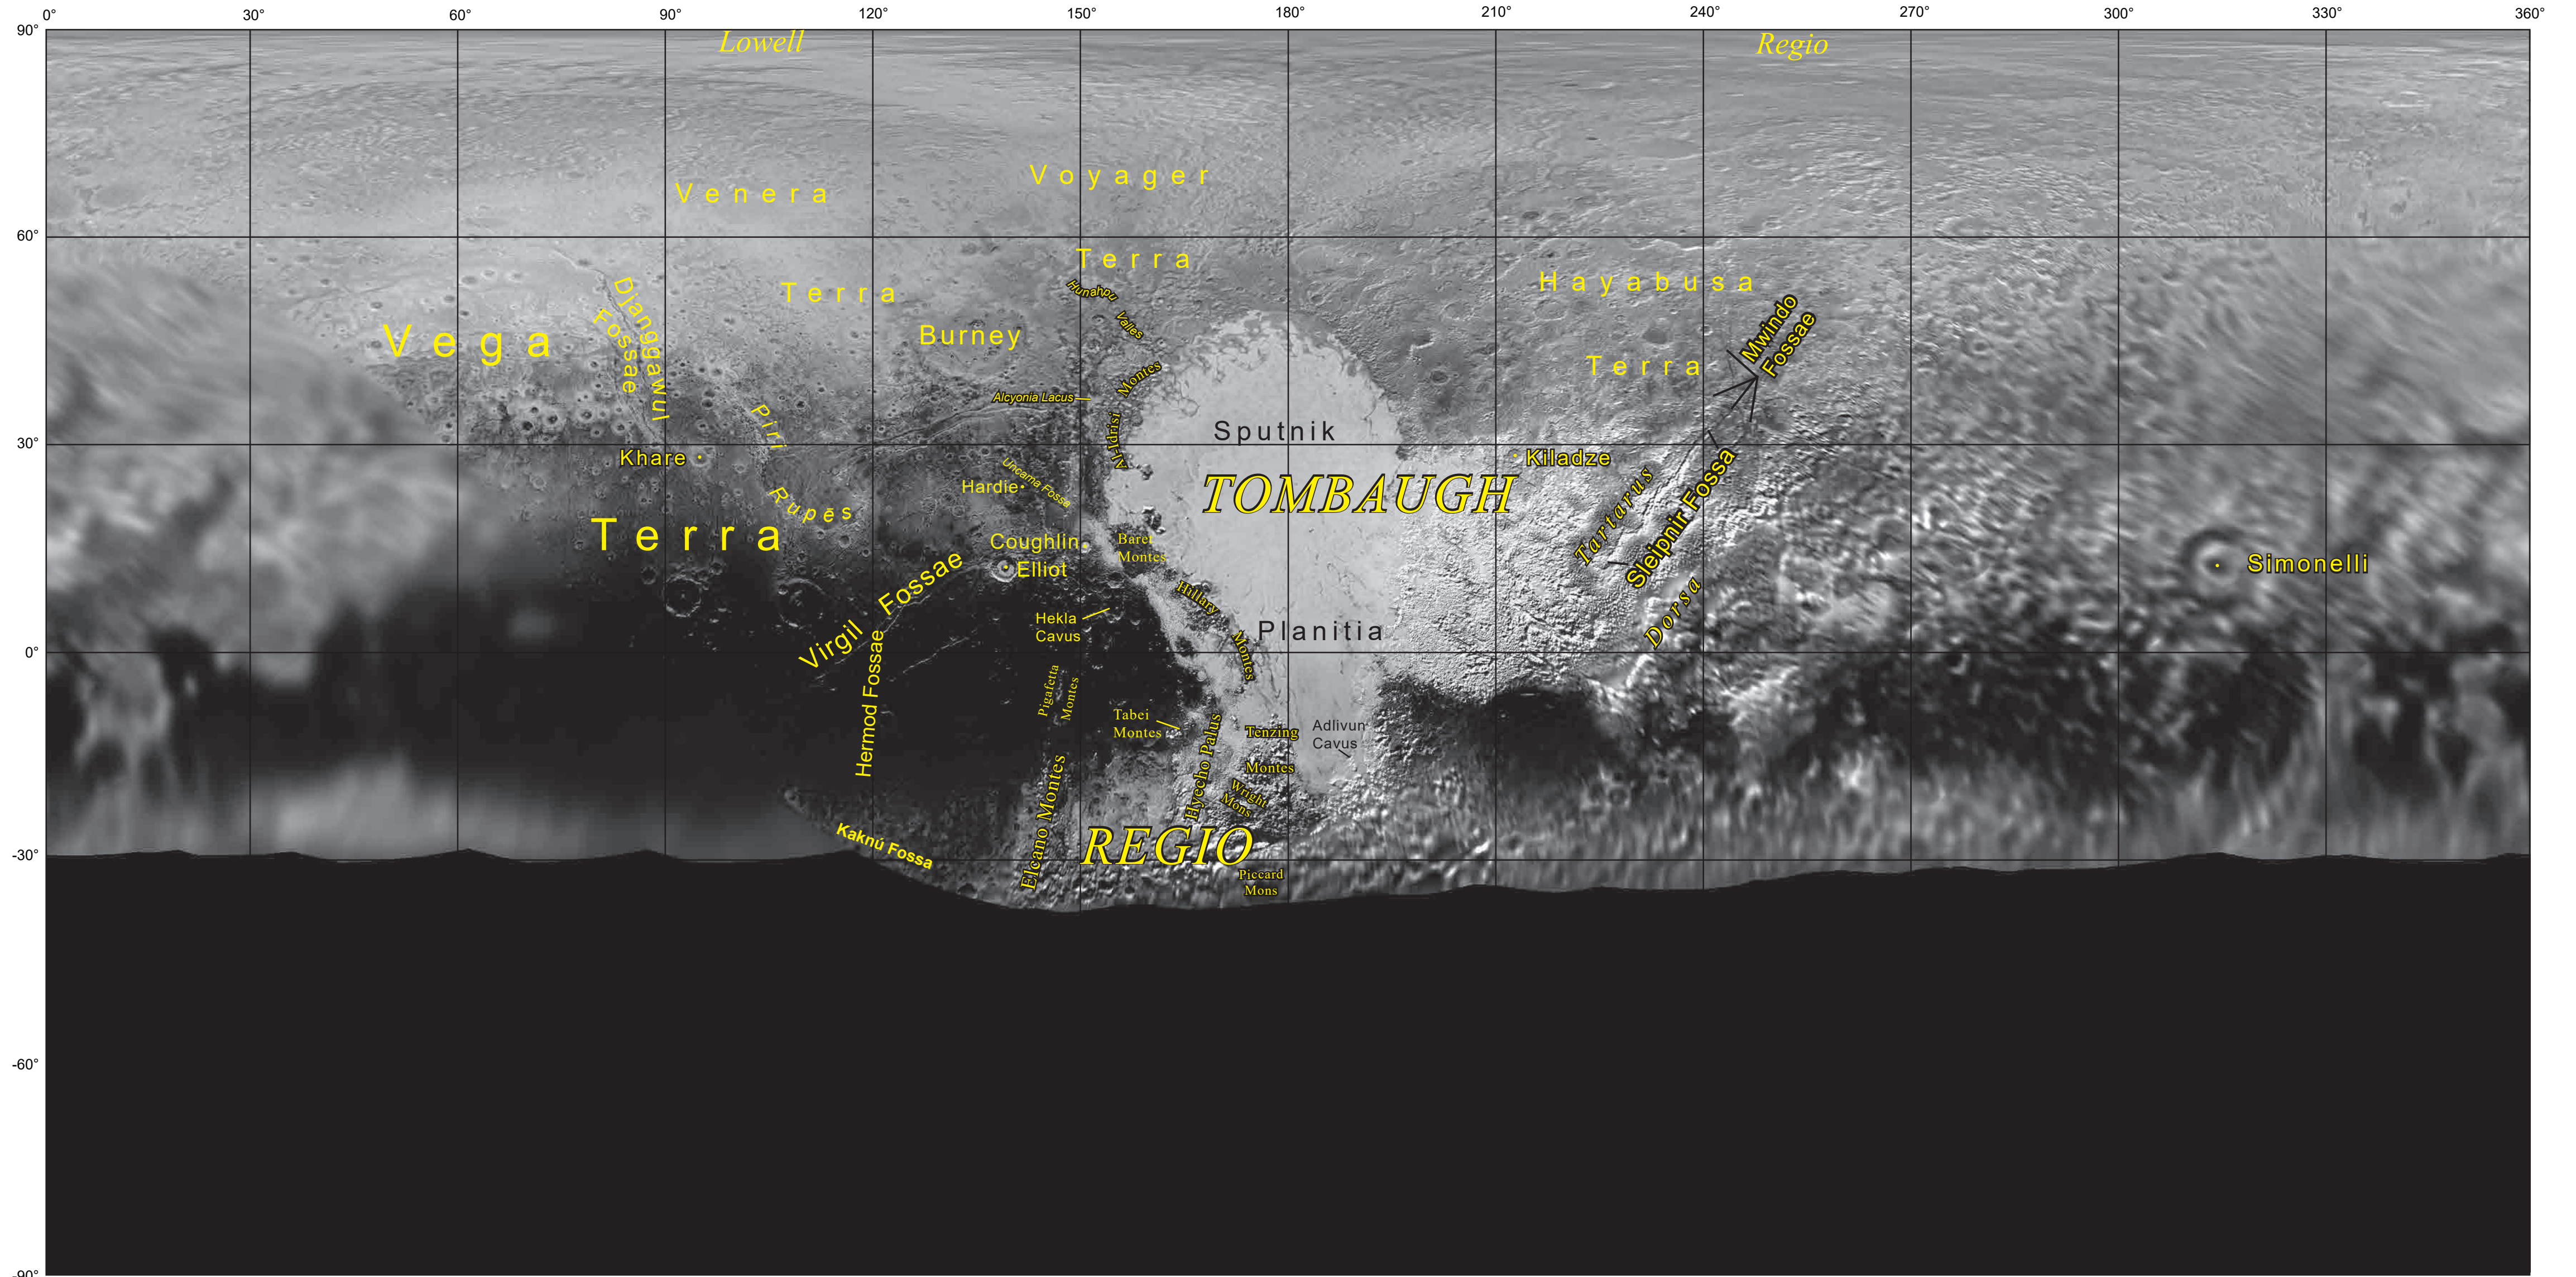

Pluto Nomenclature

Projection: Simple Cylindrical
Longitude: Positive East

Basemap credit:
NASA/Johns Hopkins University Applied Physics Laboratory/
Southwest Research Institute
Date of Last Nomenclature Update 01/03/2020