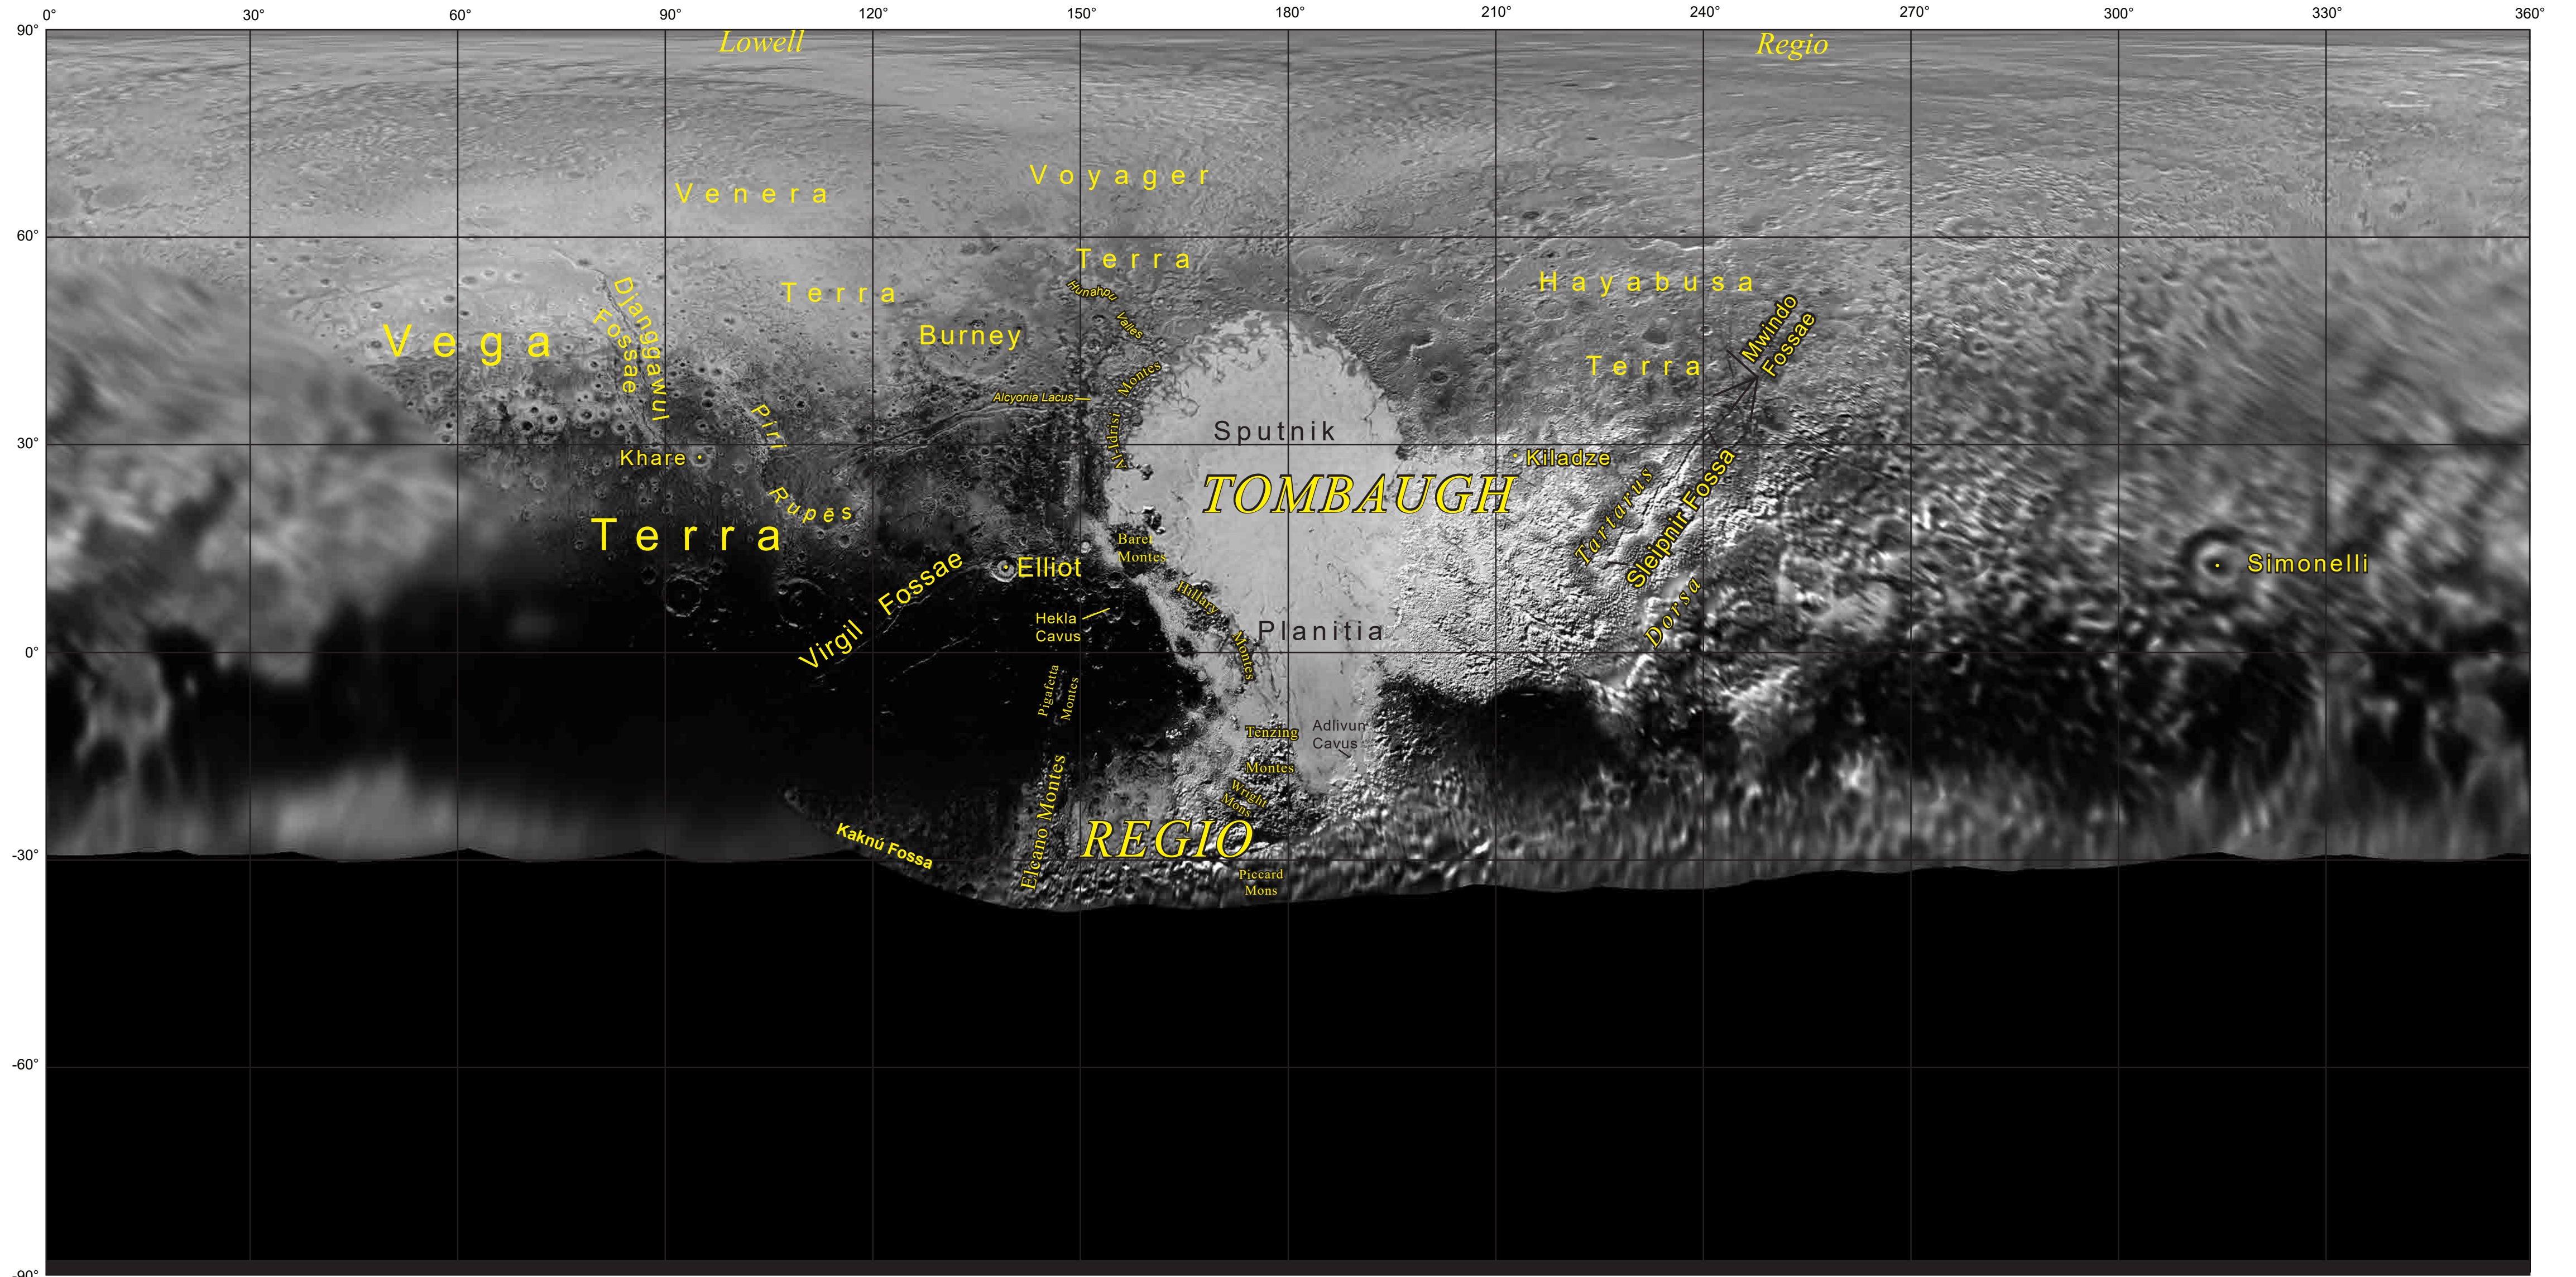

Pluto Nomenclature

Projection: Simple Cylindrical
Longitude: Positive East

Basemap credit:
NASA/Johns Hopkins University Applied Physics Laboratory/
Southwest Research Institute
Date of Last Nomenclature Update 08/12/2019